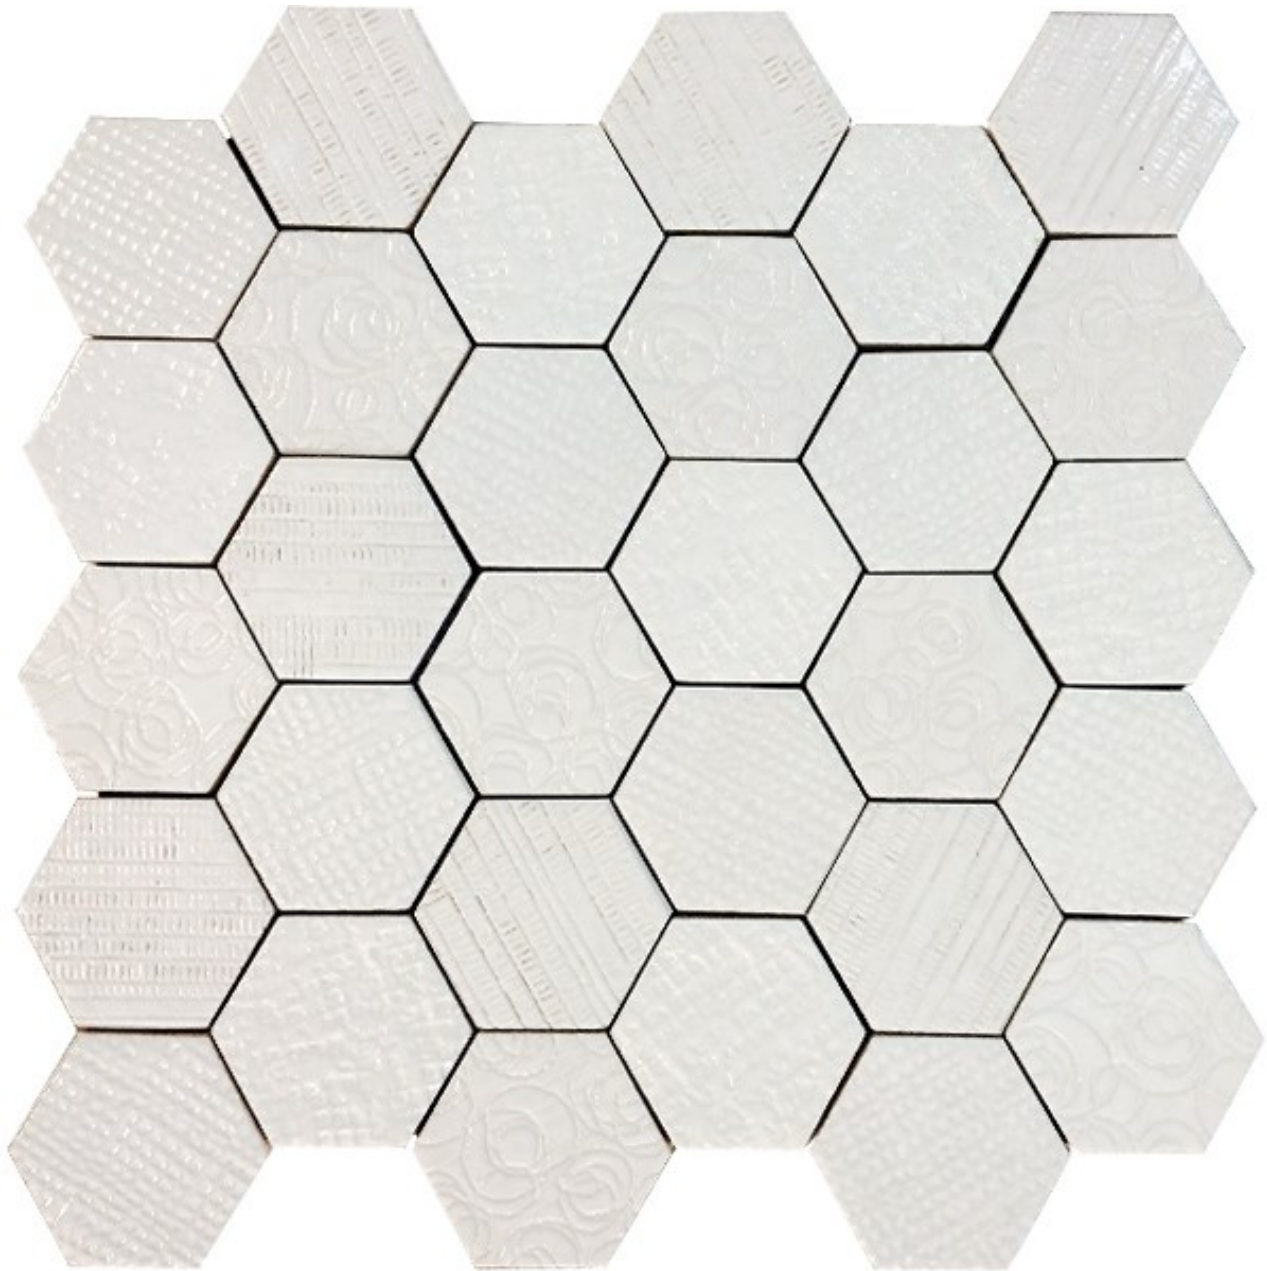

► tiles ► stone ► mosaics ► slate ► terracotta

gloss hexagon crochet mosaic

GREY HEXAGON CROCHET GLOSS

NC225938

ELEMENT SIZE: 85x75mm

SHEET SIZE: 380x395mm

NB: colours are depicted as accurately as printing process allows. **All quotes, samples, enquiries and sales are made subject to our standard conditions published in detail at www.tilemob.com.au/conditions. E.&O.E.**

gloss hexagon crochet mosaic

WHITE GLOSS HEXAGON CROCHET GLOSS

NC225935

ELEMENT SIZE: 85x75mm

SHEET SIZE: 380x395mm

NB: colours are depicted as accurately as printing process allows. **All quotes, samples, enquiries and sales are made subject to our standard conditions published in detail at www.tilemob.com.au/conditions. E.&O.E.**