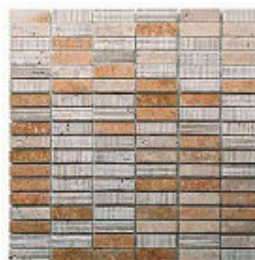

stonewall

3d series

BLUE STONE

EMPERADOR

NOCE

BOTTICINO

GREEN OPAL

ONYX

strata series

EMPERADOR

BLUE STONE

TRAVERTINE GIALLO

TRAVERTINE CLASSICO

TIMBER BROWN

TRAVERTINE NOCE

NB: colours are depicted as accurately as printing process allows.