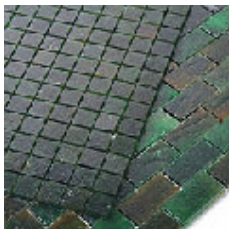

lustremosaic

sheet size: 290x290mm, piece size: 15mm

INDENT-D

NOTE: "INDENT" ITEMS ARE IMPORTED UPON REQUEST

NB: colours are depicted as accurately as printing process allows.

The Tile Mob Pty Ltd ABN 95 069 987 524

For further information, contact our commercial division on PH (07) 3355 9955 or e-mail: commercial@tilemob.com.au

► tiles ► stone ► mosaics ► slate ► terracotta