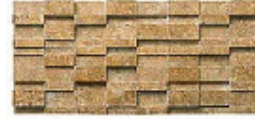

stonewall

3d series

BLUE STONE

EMPERADOR

NOCE

BOTTICINO

GREEN OPAL

ONYX

strata series

EMPERADOR

BLUE STONE

TRAVERTINE GIALLO

TRAVERTINE CLASSICO

TIMBER BROWN

TRAVERTINE NOCE

NB: colours are depicted as accurately as printing process allows.