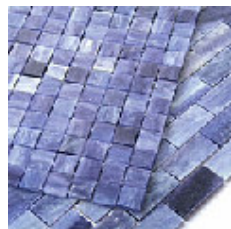

lustremosaic

sheet size: 290x290mm, piece size: 15mm

INDENT-E

NOTE: "INDENT" ITEMS ARE IMPORTED UPON REQUEST

NB: colours are depicted as accurately as printing process allows.

The Tile Mob Pty Ltd ABN 95 069 987 524

For further information, contact our commercial division on PH (07) 3355 9955 or e-mail: commercial@tilemob.com.au

► tiles ► stone ► mosaics ► slate ► terracotta