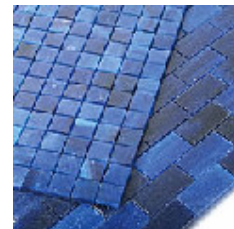

TMM1505

NOTE: "INDENT" ITEMS ARE IMPORTED UPON REQUEST

NB: colours are depicted as accurately as printing process allows.

The Tile Mob Pty Ltd ABN 95 069 987 524

For further information, contact our commercial division on PH (07) 3355 9955 or e-mail: commercial@tilemob.com.au

► tiles ► stone ► mosaics ► slate ► terracotta