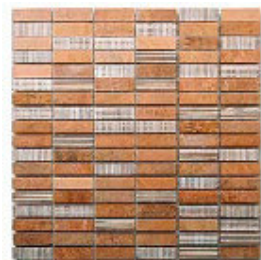

stonewall

3d series

BLUE STONE

EMPERADOR

NOCE

BOTTICINO

GREEN OPAL

ONYX

strata series

EMPERADOR

BLUE STONE

TRAVERTINE GIALLO

TRAVERTINE CLASSICO

TIMBER BROWN

TRAVERTINE NOCE

NB: colours are depicted as accurately as printing process allows.