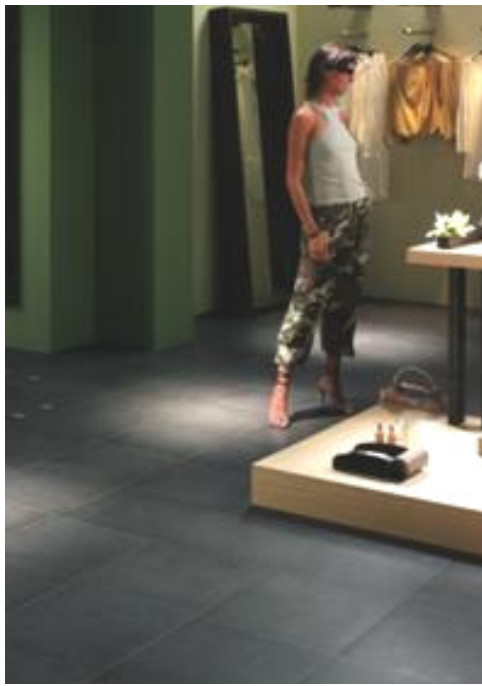

# ambience series

Italian  
porcelain

TMF2175

300x300mm  
ivory

TMF2176

450x450mm ivory

TMF2991

600x600mm ivory  
[rectified]